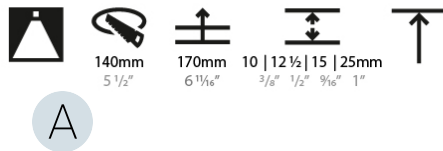

ELECTRICAL

Lamp Type: LED (Zhaga Standard)
Input Wattage (W): 28
Total Output Wattage (W): 26.4
Dimming: Tri-Mode (Non-Dimming and Phase Dimming (120Vac only) and 0-10V Dimming)
Driver Included: No
Driver Location: Recessed Housing
Driver Type: Constant Current - Universal
Driver Class: Class 2
Housing: See components
Input Voltage (V): 120 - 277
Constant Current (MA): 700

LED

Number of LEDs: 1
Color Temperature (°K): 2700 / 3000 / 3500 / 4000
Max. Delivered Lumen (lm): 2156 / 2244 / 2377 / 2425
Nominal Lumen (lm): 2909 / 3028 / 3208 / 2373
CRI: >90 CRI
Lamp Life (hrs): 50000
Upon Request: RGB-W Tunable White Special Color Temperature Special LED

OPTICAL

Reflector°: 18 / 34
Optic°: Lens Pack - No Lens / Linear Spread Lens / Honeycomb / Spread Lens
Adjustability: Fixed
Upon Request: Special Beam Angles

RATINGS AND CERTIFICATIONS

382, F 416-247-9319, www.zaneen.com
Certified and tested for North American standards at the end of the existing Model #. For assistance on 'custom' specifications, contact zteam@zaneen.com.
In a constant effort to supply the best product, we reserve the right to change specifications or materials without notice. The most recent specification sheets are found at zaneen.com
IP rating: IP20