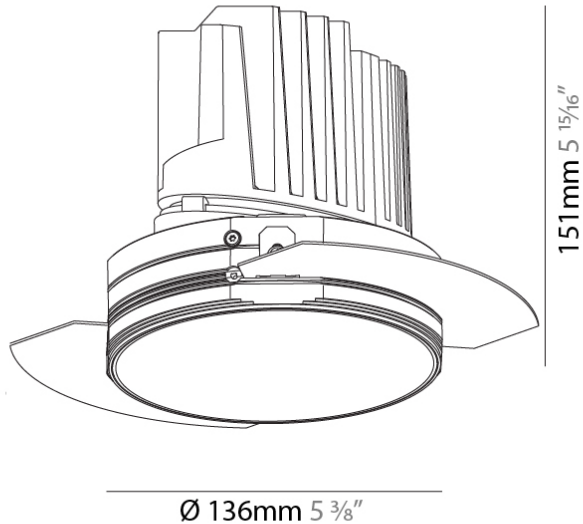

ELECTRICAL

Lamp Type: LED (Zhaga Standard)
Input Wattage (W): 28
Total Output Wattage (W): 26.4
Dimming: Tri-Mode (Non-Dimming and Phase Dimming (120Vac only) and 0-10V Dimming)
Driver Included: No
Driver Location: Recessed Housing
Driver Type: Constant Current - Universal
Driver Class: Class 2
Housing: See components
Input Voltage (V): 120 - 277
Constant Current (MA): 700

LED

Number of LEDs: 1
Color Temperature (°K): 2700 / 3000 / 3500 / 4000
Max. Delivered Lumen (lm): 2156 / 2244 / 2377 / 2425
Nominal Lumen (lm): 2909 / 3028 / 3208 / 2373
CRI: >90 CRI
Lamp Life (hrs): 50000
Upon Request: RGB-W Tunable White Special Color Temperature Special LED

OPTICAL

Reflector°: 18 / 34
Optic°: Lens Pack - No Lens / Linear Spread Lens / Honeycomb / Spread Lens
Adjustability: Fixed
Upon Request: Special Beam Angles

RATINGS AND CERTIFICATIONS

382, F 416-247-9319, www.zaneen.com
Certified and tested for North American standards at the end of the existing Model #. For assistance on 'custom' specifications, contact zteam@zaneen.com.
In a constant effort to supply the best product, we reserve the right to change specifications or materials without notice. The most recent specification sheets are found at zaneen.com
IP rating: IP20